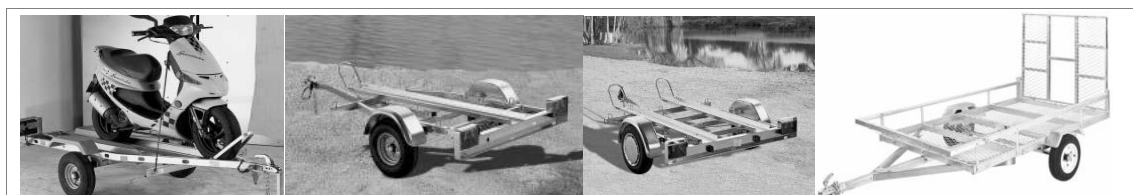

## Motorcycle and Quad Trailers

1 Bike	Loading Capacity	Trailer Price	Loading Ramp	Spare Wheel	Spare Wheel Bkt	Package Offer
Trelgo Mono PM 8" Wheels	200kg	£365.00	£42.00	£27.95	£17.95	£430.00
Trelgo Mono PRO 10" Wheels	270kg	£435.00	£48.00	£29.95	£17.95	£510.00
Trelgo Duo PM 10" (Single)	392kg	£475.00	£48.00	£58.95	£17.95	£560.00
<b>2 Bike</b>						
Trelgo Duo 10" Wheels	391kg	£510.00	£48.00	£58.95	£17.95	£600.00
<b>2 Bike</b>						
Brenderup MC2	625kg	£727.20	Inc	£70.08	£26.16	£750.00
<b>3 Bike</b>						
Trelgo Duo * (+ 3 <sup>rd</sup> Rail)	375kg	£575.00	£48.00	£58.95	£17.95	£660.00
*Only suitable for 2 Large or 3 Small bikes						
<b>Mesh Quad Trailer</b> 8'3" x 5'	500kg	£640.00	Inc.	£54.00	N/A	N/A

Package price includes Loading Ramp and Fitted Spare Wheel

Mono PM

Mono Pro

Duo Bike

Double Quad